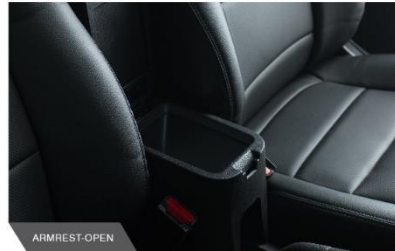

SEAT COVERS

*Also available for E-grade

BUCKET MAT BLACK

BUCKET MAT BEIGE

TRANSPARENT MAT

MUD GUARD FRONT AND REAR

BIG ON UTILITY

Deck up your all new Amaze with a range of perfect accompaniments that are both sensible and fashionable.

BODY COVER

CAMERA WITH DISPLAY ON IRVM

WI-FI DONGLE

CHOOSE YOUR MOVE

CHROME PACKAGE

TRUNK GARNISH

CHROME DOOR LINING

FOG AND TAIL LAMP GARNISH