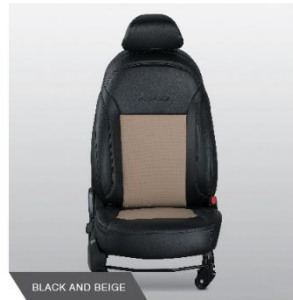

www.hondacarindia.com

HONDA
The Power of Dreams

All New
AMAZE
THE BIG MOVE

GENUINE ACCESSORIES FOR AMAZE

BIG ON STYLE

The all new Amaze is a fresh look at the sedan shape and the garnishes on the exteriors add elegance to the bold style that it embodies.

SEAT COVERS

*Also available for E-grade

BUCKET MAT BLACK

BUCKET MAT BEIGE

TRANSPARENT MAT

MUD GUARD FRONT AND REAR

BIG ON UTILITY

Deck up your all new Amaze with a range of perfect accompaniments that are both sensible and fashionable.

BODY COVER

CAMERA WITH DISPLAY ON IRVM

WI-FI DONGLE

CHOOSE YOUR MOVE

CHROME PACKAGE

TRUNK GARNISH

CHROME DOOR LINING

FOG AND TAIL LAMP GARNISH