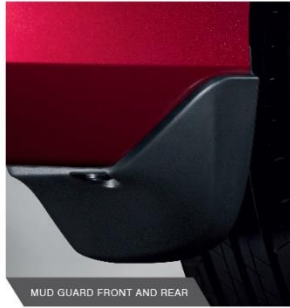

SEAT COVERS

*Also available for E-grade

BUCKET MAT BLACK

BUCKET MAT BEIGE

TRANSPARENT MAT

MUD GUARD FRONT AND REAR

BIG ON UTILITY

Deck up your all new Amaze with a range of perfect accompaniments that are both sensible and fashionable.

BODY COVER

CAMERA WITH DISPLAY ON IRVM

WI-FI DONGLE

CHOOSE YOUR MOVE

CHROME PACKAGE

TRUNK GARNISH

CHROME DOOR LINING

FOG AND TAIL LAMP GARNISH