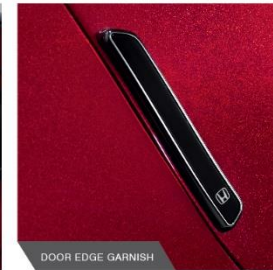

www.hondacarindia.com

HONDA
The Power of Dreams

All New
AMAZE
THE BIG MOVE

GENUINE ACCESSORIES FOR AMAZE

BIG ON STYLE

The all new Amaze is a fresh look at the sedan shape and the garnishes on the exteriors add elegance to the bold style that it embodies.

SEAT COVERS

*Also available for E-grade

BUCKET MAT BLACK

BUCKET MAT BEIGE

TRANSPARENT MAT

MUD GUARD FRONT AND REAR

BIG ON UTILITY

Deck up your all new Amaze with a range of perfect accompaniments that are both sensible and fashionable.

BODY COVER

CAMERA WITH DISPLAY ON IRVM

WI-FI DONGLE

CHOOSE YOUR MOVE

CHROME PACKAGE

TRUNK GARNISH

CHROME DOOR LINING

FOG AND TAIL LAMP GARNISH